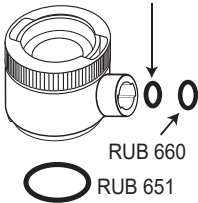

Flavor Burst®

INJ 424-CBB Complete Premium Blended Beverage System
with Syrup Line and Bracket

SYR 932B

SYR 932

MIS 3147

MIS 3143

ADPT 8750-A

ALTERNATE INJECTOR
ADAPTER FOR TAYLOR
C707/708 - SHAKE
FREEZERS

INJ 422C RUB 652-RSS

INJ 330HSB

ADPT 104R-A

ALTERNATE INJECTOR
ADAPTER FOR MOST
TAYLOR FREEZER
MODELS

*For additional information refer to the current Operations Manual or contact your local Flavor Burst® distributor.