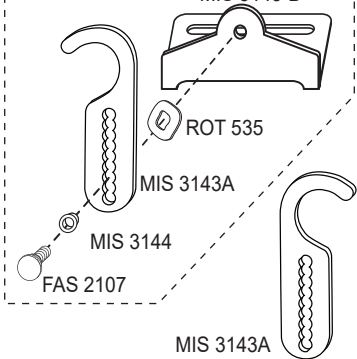

Flavor Burst®

INJ 424-CBB Complete Premium Blended Beverage System
with Syrup Line and Bracket

SYR 932B

SYR 932

MIS 3147

MIS 3143

ADPT 8750-A

ALTERNATE INJECTOR
ADAPTER FOR TAYLOR
C707/708 - SHAKE
FREEZERS

INJ 422C RUB 652-RSS

INJ 330HSB

ADPT 104R-A

ALTERNATE INJECTOR
ADAPTER FOR MOST
TAYLOR FREEZER
MODELS

*For additional information refer to the current Operations Manual or contact your local Flavor Burst® distributor.

REV071724