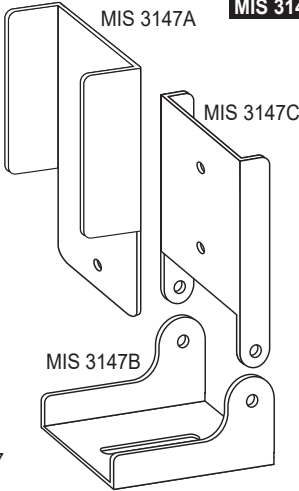

Flavor Burst®

INJ 424-BLD Complete Soft Serve Blend System
with Syrup Line and Bracket

SYR 932B

SYR 932

MIS 3147

MIS 3143

INJ 422C RUB 652-RSS

INJ 330HSB

ADPT 8750-A

ALTERNATE INJECTOR
ADAPTER FOR TAYLOR
C707/708 - SHAKE FREEZERS

ADPT 101A

STANDARD INJECTOR
ADAPTER FOR MOST TAYLOR
FREEZER MODELS & SOME
CROWN SERIES MODELS

*For additional information refer to the current Operations Manual or contact your local Flavor Burst® distributor.