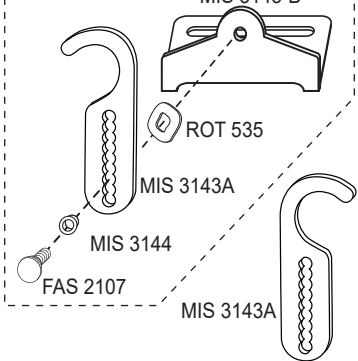

Flavor Burst®

INJ 424-BLD Complete Soft Serve Blend System
with Syrup Line and Bracket

SYR 932B

SYR 932

MIS 3147

MIS 3143

INJ 422C RUB 652-RSS

INJ 330HSB

ADPT 8750-A

ALTERNATE INJECTOR
ADAPTER FOR TAYLOR
C707/708 - SHAKE FREEZERS

ADPT 101A

STANDARD INJECTOR
ADAPTER FOR MOST TAYLOR
FREEZER MODELS & SOME
CROWN SERIES MODELS

*For additional information refer to the current Operations Manual or contact your local Flavor Burst® distributor.