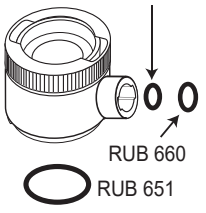

Flavor Burst®

INJ 424-BLD Complete Soft Serve Blend System
with Syrup Line and Bracket

SYR 932B

SYR 932

MIS 3147

MIS 3143

INJ 422C RUB 652-RSS

INJ 330HSB

ADPT 8750-A

ALTERNATE INJECTOR
ADAPTER FOR TAYLOR
C707/708 - SHAKE FREEZERS

ADPT 101A

STANDARD INJECTOR
ADAPTER FOR MOST TAYLOR
FREEZER MODELS & SOME
CROWN SERIES MODELS

*For additional information refer to the current Operations Manual or contact your local Flavor Burst® distributor.