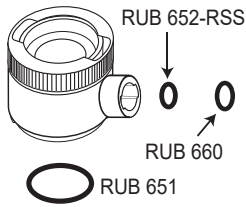

Flavor Burst®

INJ 424VTS Complete Touch Screen Vertical Blending System
with Syrup Line and Bracket

SYR 932-B

SYR 932

ADPT 104R-A

ALTERNATE INJECTOR
ADAPTER FOR MOST
TAYLOR FREEZER
MODELS

MIS 3143

INJ 422VS

INJ 330TS

INJ 331

*For additional information refer to the current Operations Manual or contact your local Flavor Burst® distributor.