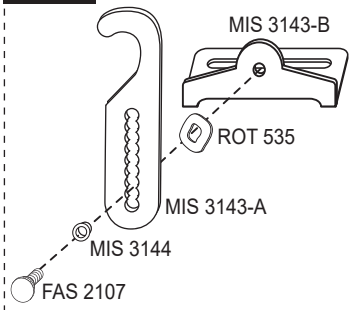

Flavor Burst®

INJ 424VTS Complete Touch Screen Vertical Blending System
with Syrup Line and Bracket

SYR 932-B

SYR 932

ADPT 104R-A

ALTERNATE INJECTOR
ADAPTER FOR MOST
TAYLOR FREEZER
MODELS

MIS 3143

INJ 422VS

INJ 330TS

INJ 331

*For additional information refer to the current Operations Manual or contact your local Flavor Burst® distributor.