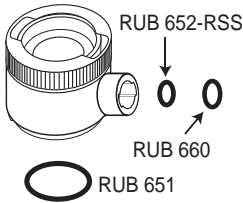

Flavor Burst®

INJ 424VS Complete Vertical Blending System
with Syrup Line and Bracket

SYR 932-B

SYR 932

ADPT 104R-A

ALTERNATE INJECTOR
ADAPTER FOR MOST
TAYLOR FREEZER
MODELS

MIS 3143

INJ 422VS