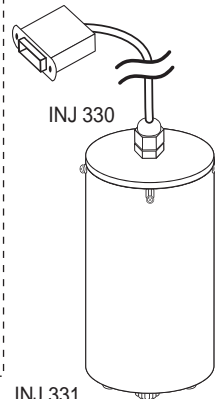

INJ 323

*For additional information refer to the current Operations Manual or contact your local Flavor Burst® distributor.