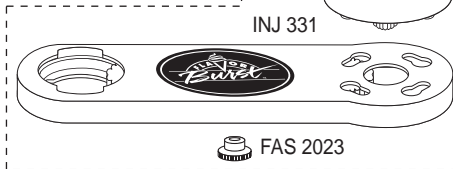

INJ 323

*For additional information refer to the current Operations Manual or contact your local Flavor Burst® distributor.