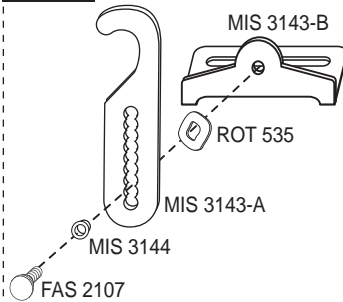

Flavor Burst®

INJ 424VS Complete Vertical Blending System
with Syrup Line and Bracket

SYR 932-B

SYR 932

ADPT 104R-A

ALTERNATE INJECTOR
ADAPTER FOR MOST
TAYLOR FREEZER
MODELS

MIS 3143

INJ 422VS