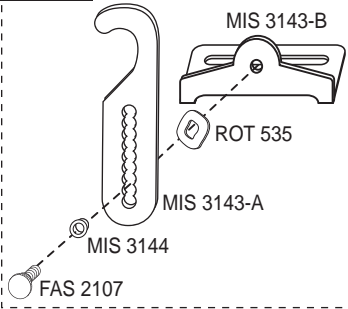

Flavor Burst®

INJ 424TS Complete Touch Screen Injector System
with Syrup Line and Bracket

SYR 932-B

SYR 932

MIS 3143

ADPT 101A

STANDARD
INJECTOR
ADAPTER
FOR MOST
TAYLOR
FREEZER
MODELS & SOME
CROWN SERIES
MODELS

ALTERNATE INJECTOR
ADAPTER FOR MOST
TAYLOR CROWN SERIES
FREEZER MODELS

*For additional information refer to the current Operations Manual or contact your local Flavor Burst® distributor.