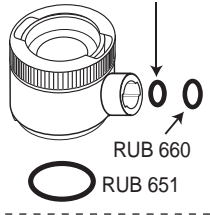

INJ 422

RUB 652-RSS

INJ 321