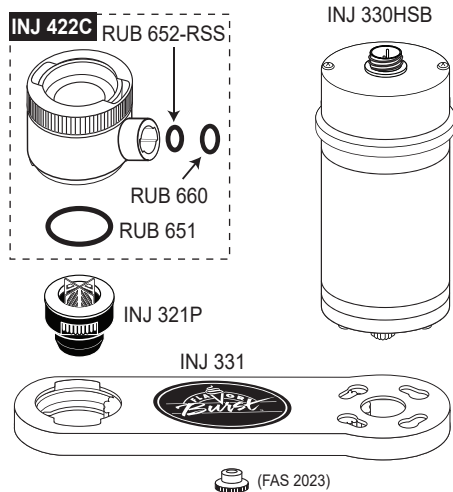

# Flavor Burst®

INJ 424-CBB Complete Premium Blended Beverage System  
with Syrup Line and Bracket

### ADPT 8750-A

ALTERNATE INJECTOR  
ADAPTER FOR TAYLOR  
C707/708 - SHAKE  
FREEZERS

### ADPT 104R-A

ALTERNATE INJECTOR  
ADAPTER FOR MOST  
TAYLOR FREEZER  
MODELS