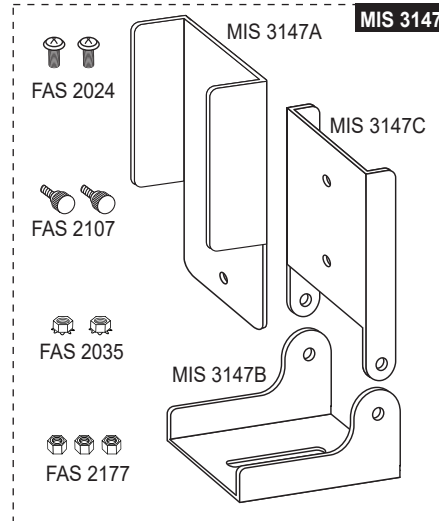

Flavor Burst®

INJ 424-CBB Complete Premium Blended Beverage System
with Syrup Line and Bracket

ADPT 8750-A

ALTERNATE INJECTOR
ADAPTER FOR TAYLOR
C707/708 - SHAKE
FREEZERS