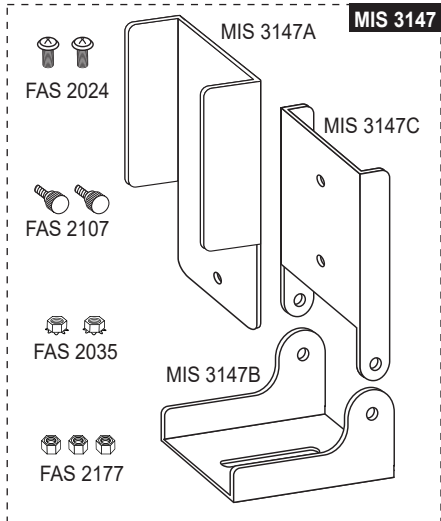

# Flavor Burst®

INJ 424-CBB Complete Premium Blended Beverage System  
with Syrup Line and Bracket

### ADPT 8750-A

ALTERNATE INJECTOR  
ADAPTER FOR TAYLOR  
C707/708 - SHAKE  
FREEZERS

### ADPT 104R-A

ALTERNATE INJECTOR  
ADAPTER FOR MOST  
TAYLOR FREEZER  
MODELS