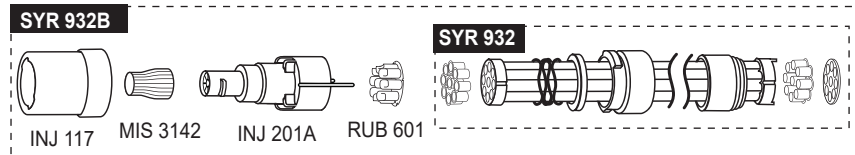

# Flavor Burst®

INJ 424-CBB Complete Premium Blended Beverage System  
with Syrup Line and Bracket

### ADPT 8750-A

ALTERNATE INJECTOR  
ADAPTER FOR TAYLOR  
C707/708 - SHAKE  
FREEZERS

### ADPT 104R-A

ALTERNATE INJECTOR  
ADAPTER FOR MOST  
TAYLOR FREEZER  
MODELS