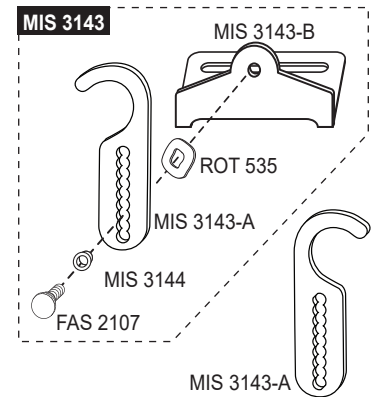

# Flavor Burst®

INJ 424-CBB Complete Premium Blended Beverage System  
with Syrup Line and Bracket

### ADPT 8750-A

ALTERNATE INJECTOR  
ADAPTER FOR TAYLOR  
C707/708 - SHAKE  
FREEZERS

### ADPT 104R-A

ALTERNATE INJECTOR  
ADAPTER FOR MOST  
TAYLOR FREEZER  
MODELS