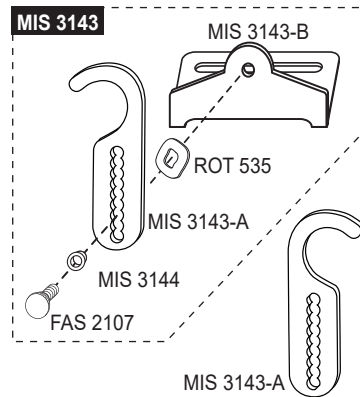

# Flavor Burst®

INJ 424-CBB Complete Premium Blended Beverage System  
with Syrup Line and Bracket

### ADPT 8750-A

ALTERNATE INJECTOR  
ADAPTER FOR TAYLOR  
C707/708 - SHAKE  
FREEZERS

### ADPT 104R-A

ALTERNATE INJECTOR  
ADAPTER FOR MOST  
TAYLOR FREEZER  
MODELS