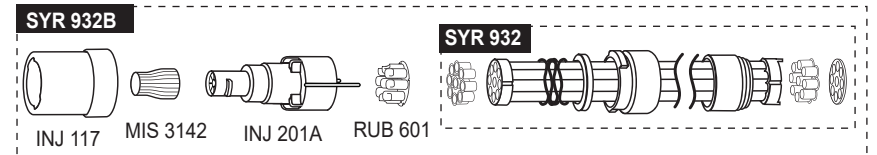

Flavor Burst®

INJ 424-CBB Complete Premium Blended Beverage System
with Syrup Line and Bracket

ADPT 8750-A

ALTERNATE INJECTOR
ADAPTER FOR TAYLOR
C707/708 - SHAKE
FREEZERS