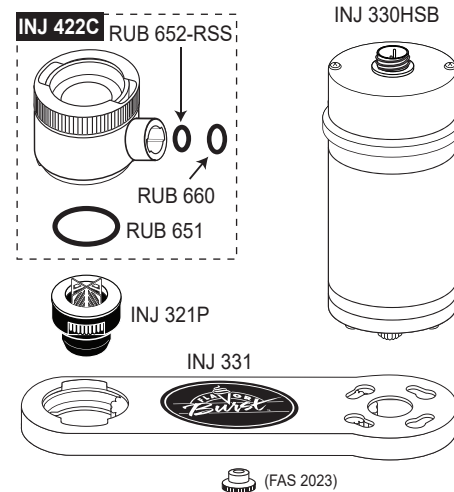

ADPT 104R-A

ALTERNATE INJECTOR
ADAPTER FOR MOST
TAYLOR FREEZER
MODELS

*For additional information refer to the current Operations Manual or contact your local Flavor Burst® distributor.

REV011722

*For additional information refer to the current Operations Manual or contact your local Flavor Burst® distributor.

REV011722