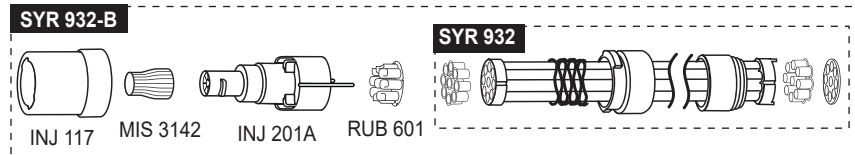

Flavor Burst®

INJ 424-BLD Complete Soft Serve Blend System
with Syrup Line and Bracket

Flavor Burst®

INJ 424-BLD Complete Soft Serve Blend System
with Syrup Line and Bracket

*For additional information refer to the current Operations Manual or contact your local Flavor Burst® distributor.