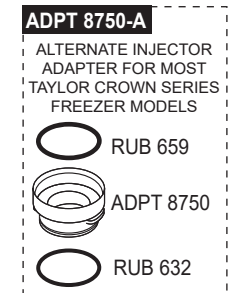

Flavor Burst®

INJ 424-BLD Complete Soft Serve Blend System
with Syrup Line and Bracket

Flavor Burst®

INJ 424-BLD Complete Soft Serve Blend System
with Syrup Line and Bracket

*For additional information refer to the current Operations Manual or contact your local Flavor Burst® distributor.