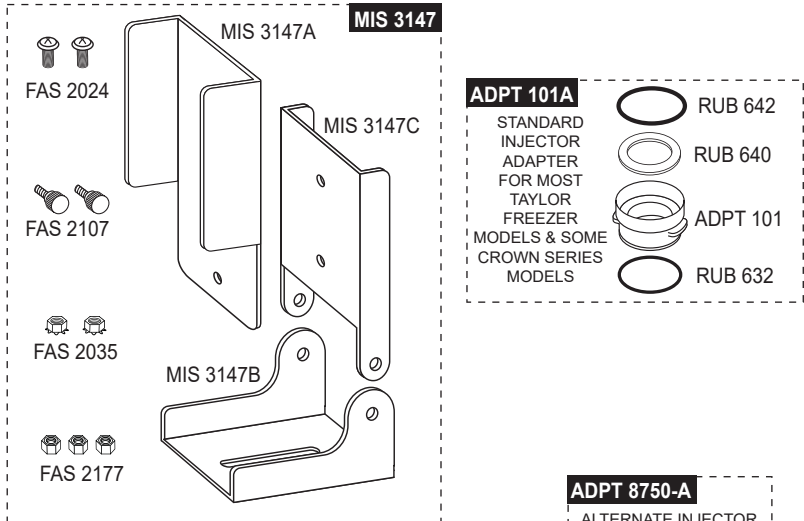

Flavor Burst®

INJ 424-BLD Complete Soft Serve Blend System
with Syrup Line and Bracket

Flavor Burst®

INJ 424-BLD Complete Soft Serve Blend System
with Syrup Line and Bracket

*For additional information refer to the current Operations Manual or contact your local Flavor Burst® distributor.