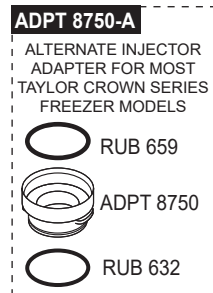

Flavor Burst®

INJ 424-BLD Complete Soft Serve Blend System
with Syrup Line and Bracket

Flavor Burst®

INJ 424-BLD Complete Soft Serve Blend System
with Syrup Line and Bracket

*For additional information refer to the current Operations Manual or contact your local Flavor Burst® distributor.