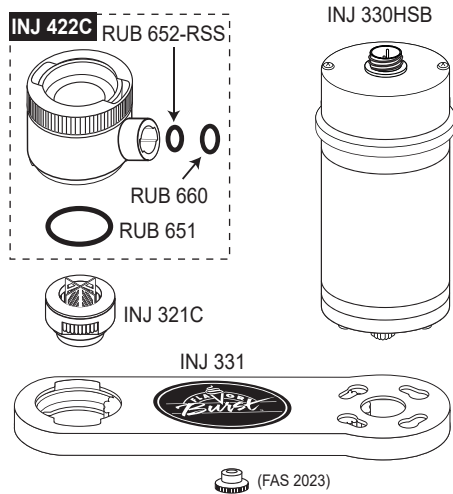

Flavor Burst®

INJ 424-BLD Complete Soft Serve Blend System
with Syrup Line and Bracket

Flavor Burst®

INJ 424-BLD Complete Soft Serve Blend System
with Syrup Line and Bracket

*For additional information refer to the current Operations Manual or contact your local Flavor Burst® distributor.