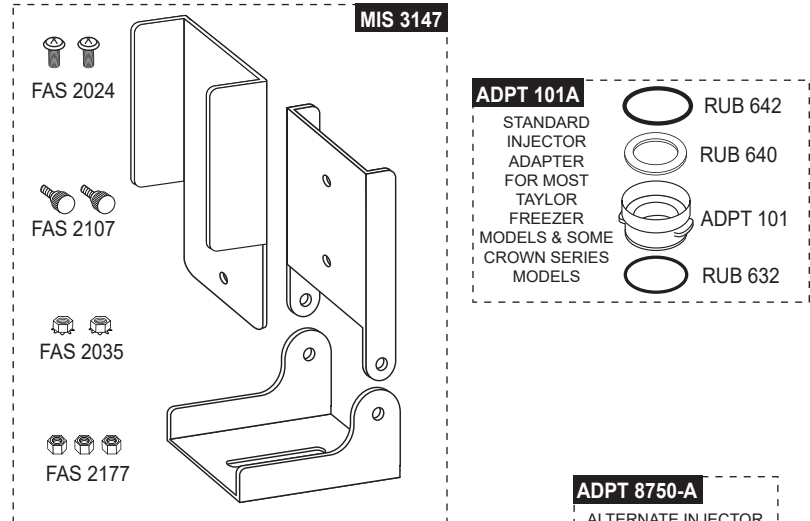

Flavor Burst®

INJ 424-BLD Complete Soft Serve Blend System
with Syrup Line and Bracket

Flavor Burst®

INJ 424-BLD Complete Soft Serve Blend System
with Syrup Line and Bracket

*For additional information refer to the current Operations Manual or contact your local Flavor Burst® distributor.