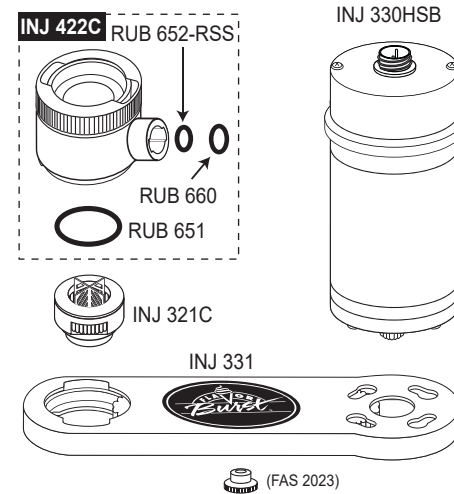

Flavor Burst®

INJ 424-BLD Complete Soft Serve Blend System
with Syrup Line and Bracket

Flavor Burst®

INJ 424-BLD Complete Soft Serve Blend System
with Syrup Line and Bracket

*For additional information refer to the current Operations Manual or contact your local Flavor Burst® distributor.