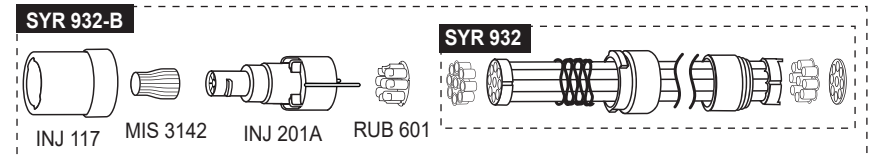

Flavor Burst®

INJ 424-BLD Complete Soft Serve Blend System
with Syrup Line and Bracket

Flavor Burst®

INJ 424-BLD Complete Soft Serve Blend System
with Syrup Line and Bracket

*For additional information refer to the current Operations Manual or contact your local Flavor Burst® distributor.