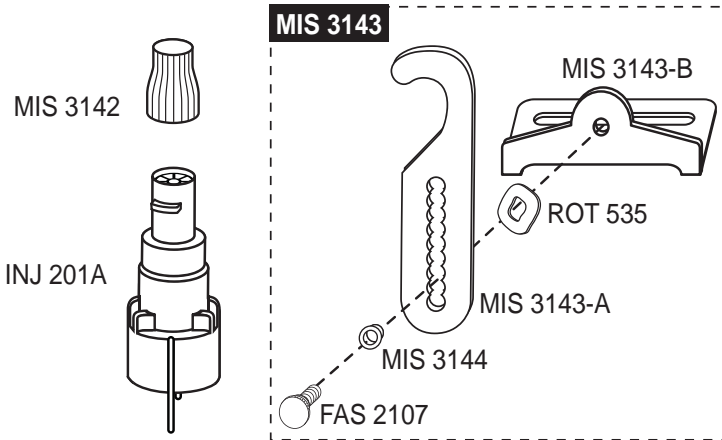

# Flavor Burst®

INJ 423VS Vertical Blending Assembly

\*For additional information refer to the current Operations Manual or contact your local Flavor Burst® distributor.