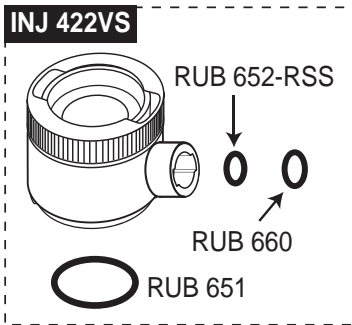

# Flavor Burst®

INJ 423VS Vertical Blending Assembly

\*For additional information refer to the current Operations Manual or contact your local Flavor Burst® distributor.