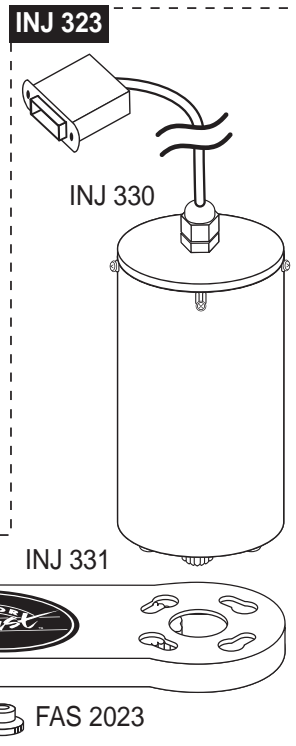

# Flavor Burst®

INJ 423VS Vertical Blending Assembly

\*For additional information refer to the current Operations Manual or contact your local Flavor Burst® distributor.