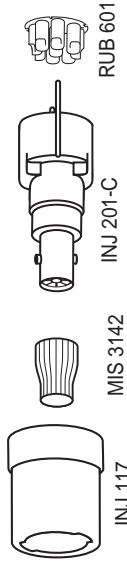

Flavor Burst™

INJ 228 Complete Blending Assembly
with Adapter, Syrup Line and Bracket

*For additional information refer to the current Operations Manual or contact your local Flavor Burst™ distributor.

REV092806