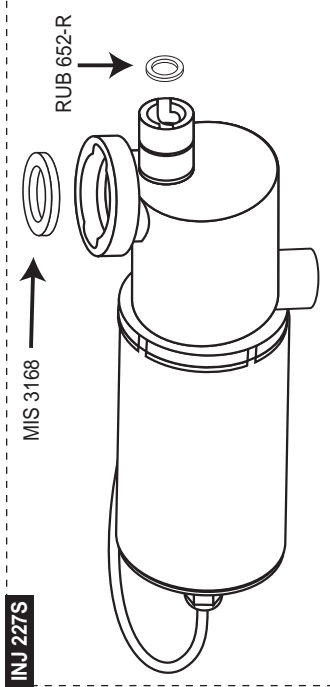

Flavor Burst™

INJ 228 Complete Blending Assembly
with Adapter, Syrup Line and Bracket

*For additional information refer to the current Operations Manual or contact your local Flavor Burst™ distributor.

REV092806