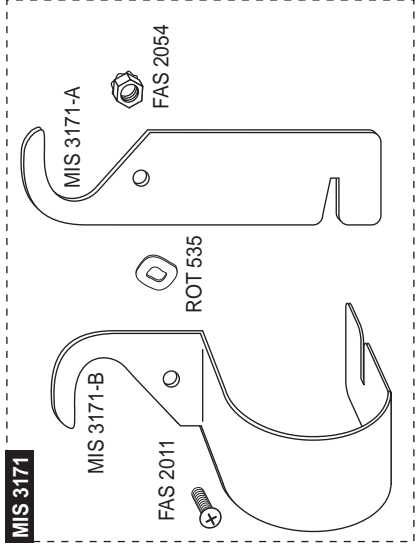

Flavor Burst™

INJ 228 Complete Blending Assembly
with Adapter, Syrup Line and Bracket

*For additional information refer to the current Operations Manual or contact your local Flavor Burst™ distributor.

REV092806