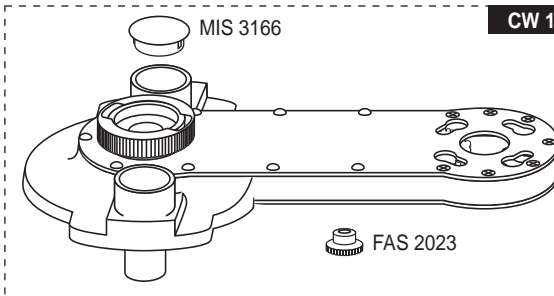

Flavor Burst™

CW 173TS Complete TS CC80 Injector System with Bracket

MIS 3143-CW

CW 171TS

CW 172

ADPT 8750-A

ALTERNATE INJECTOR ADAPTER FOR MOST TAYLOR CROWN SERIES FREEZER MODELS

ADPT 101A

STANDARD INJECTOR ADAPTER FOR MOST TAYLOR FREEZER MODELS & SOME CROWN SERIES MODELS

*For additional information refer to the current Operations Manual or contact your local Flavor Burst™ distributor.