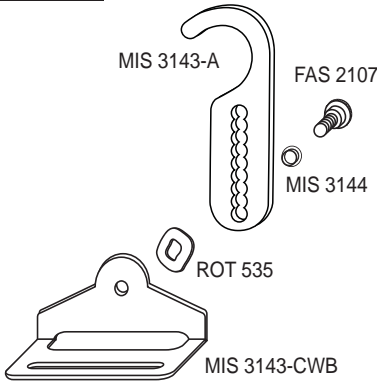

Flavor Burst™

CW 173TS Complete TS CC80 Injector System with Bracket

MIS 3143-CW

CW 171TS

CW 172

ADPT 8750-A

ALTERNATE INJECTOR ADAPTER FOR MOST TAYLOR CROWN SERIES FREEZER MODELS

ADPT 101A

STANDARD INJECTOR ADAPTER FOR MOST TAYLOR FREEZER MODELS & SOME CROWN SERIES MODELS

*For additional information refer to the current Operations Manual or contact your local Flavor Burst™ distributor.