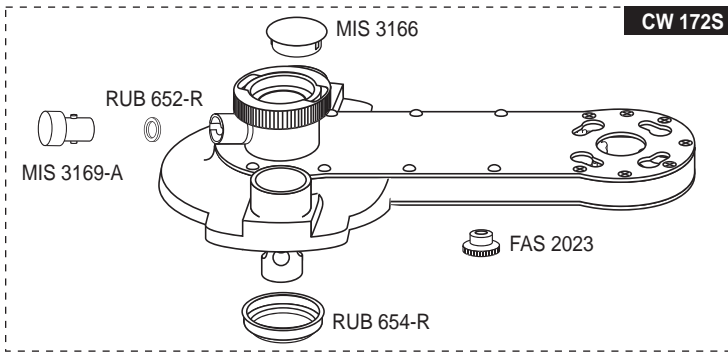

Flavor Burst™

CW 173S Complete CC8S Injector System with Bracket

MIS 3143-CW

CW 171

CW 172S

ADPT 104R-A

*For additional information refer to the current Operations Manual or contact your local Flavor Burst™ distributor.

REV071009