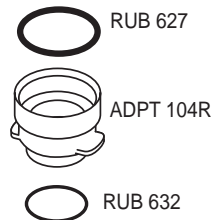

Flavor Burst™

CW 173S Complete CC8S Injector System with Bracket

MIS 3143-CW

CW 171

CW 172S

ADPT 104R-A

*For additional information refer to the current Operations Manual or contact your local Flavor Burst™ distributor.