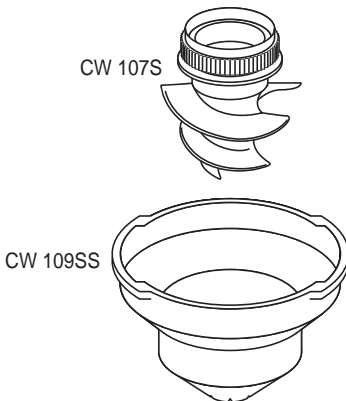

Flavor Burst™

CW 173S Complete CC8S Injector System with Bracket

MIS 3143-CW

CW 171

CW 172S

ADPT 104R-A

*For additional information refer to the current Operations Manual or contact your local Flavor Burst™ distributor.