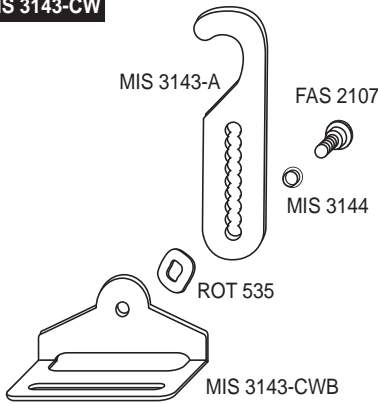

Flavor Burst™

CW 173S Complete CC8S Injector System with Bracket

MIS 3143-CW

CW 171

CW 172S

ADPT 104R-A

*For additional information refer to the current Operations Manual or contact your local Flavor Burst™ distributor.

REV071009