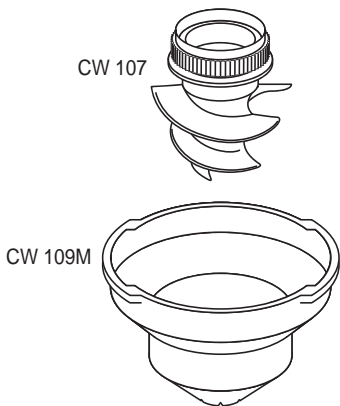

Flavor Burst™

CW 173C Complete CC8C Injector System with Bracket

MIS 3143-CW

CW 171

ADPT 101A

STANDARD
INJECTOR ADAPTER
FOR MOST TAYLOR
FREEZER MODELS &
SOME CROWN
SERIES MODELS

ADPT 8750-A

ALTERNATE INJECTOR
ADAPTER FOR MOST
TAYLOR CROWN SERIES
FREEZER MODELS