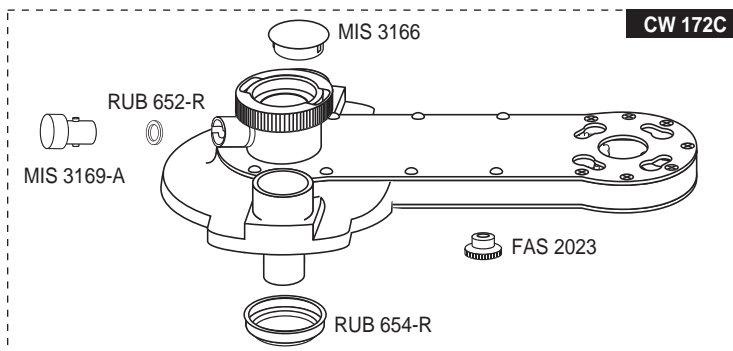

Flavor Burst™

CW 173C Complete CC8C Injector System with Bracket

MIS 3143-CW

CW 171

ADPT 101A

STANDARD
INJECTOR ADAPTER
FOR MOST TAYLOR
FREEZER MODELS &
SOME CROWN
SERIES MODELS

ADPT 8750-A

ALTERNATE INJECTOR
ADAPTER FOR MOST
TAYLOR CROWN SERIES
FREEZER MODELS