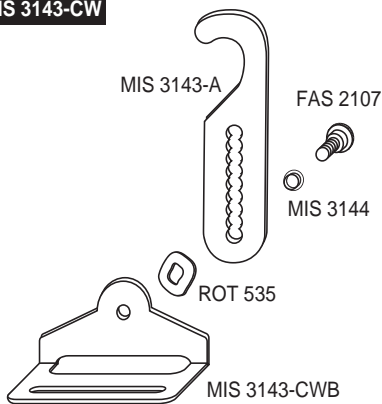

Flavor Burst™

CW 173C Complete CC8C Injector System with Bracket

MIS 3143-CW

CW 171

ADPT 101A

STANDARD
INJECTOR ADAPTER
FOR MOST TAYLOR
FREEZER MODELS &
SOME CROWN
SERIES MODELS

ADPT 8750-A

ALTERNATE INJECTOR
ADAPTER FOR MOST
TAYLOR CROWN SERIES
FREEZER MODELS