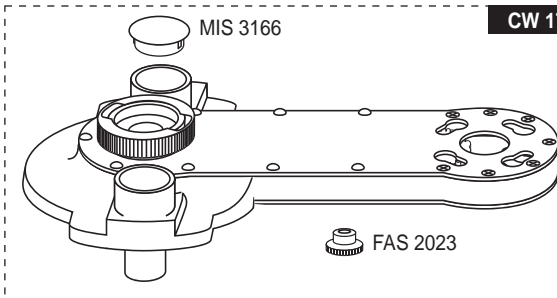

Flavor Burst™

CW 173 Complete CC8 Injector System with Bracket

MIS 3143-CW

CW 171

CW 172

ADPT 8750-A

ALTERNATE INJECTOR ADAPTER FOR MOST TAYLOR CROWN SERIES FREEZER MODELS

RUB 659

ADPT 8750

RUB 632

CW 107

ADPT 101A

STANDARD INJECTOR ADAPTER FOR MOST TAYLOR FREEZER MODELS & SOME CROWN SERIES MODELS

RUB 642

RUB 640

ADPT 101