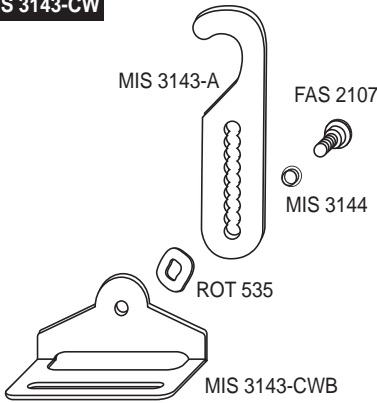

Flavor Burst™

CW 173 Complete CC8 Injector System with Bracket

MIS 3143-CW

CW 171

CW 172

ADPT 8750-A

ALTERNATE INJECTOR ADAPTER FOR MOST TAYLOR CROWN SERIES FREEZER MODELS

RUB 659

ADPT 8750

RUB 632

CW 107

ADPT 101A

STANDARD INJECTOR ADAPTER FOR MOST TAYLOR FREEZER MODELS & SOME CROWN SERIES MODELS

RUB 642

RUB 640

ADPT 101

RUB 632

CW 109SS

*For additional information refer to the current Operations Manual or contact your local Flavor Burst™ distributor.