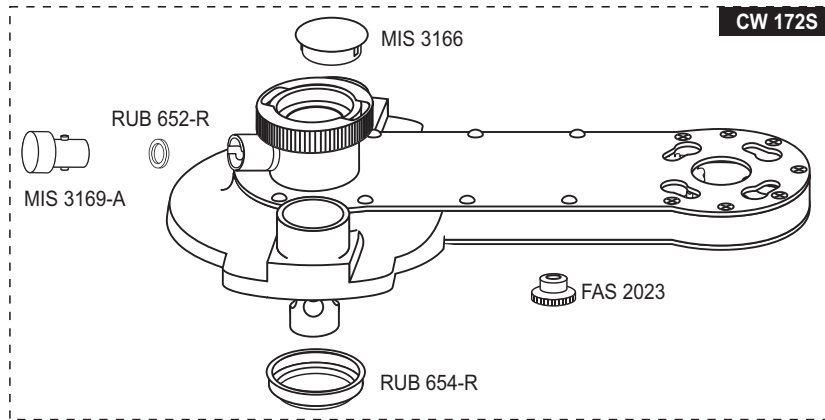

Flavor Burst™

CW 172S CC8S Injector Gear Box Assembly

Flavor Burst™

CW 172S CC8S Injector Gear Box Assembly

*For additional information refer to the current Operations Manual or contact your local Flavor Burst™ distributor.