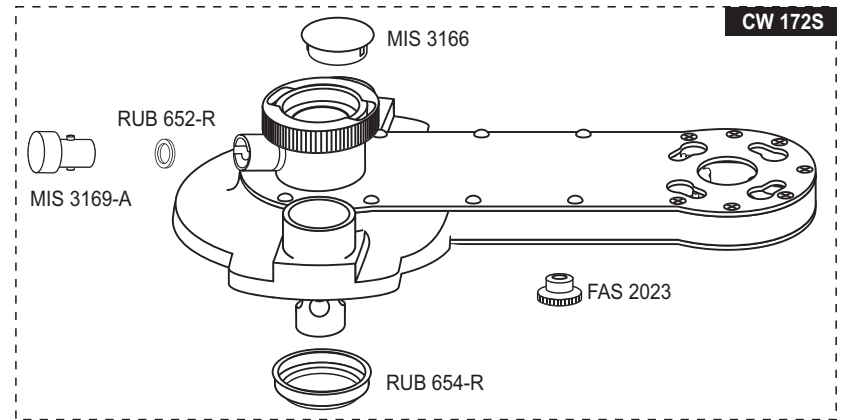

Flavor Burst™

CW 172S CC8S Injector Gear Box Assembly

Flavor Burst™

CW 172S CC8S Injector Gear Box Assembly

*For additional information refer to the current Operations Manual or contact your local Flavor Burst™ distributor.