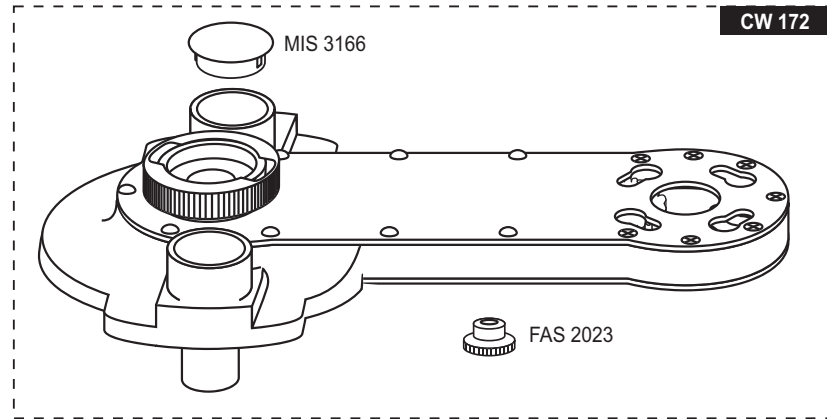

Flavor Burst™

CW 172 CC8 Injector Gear Box Assembly

Flavor Burst™

CW 172 CC8 Injector Gear Box Assembly

*For additional information refer to the current Operations Manual or contact your local Flavor Burst™ distributor.