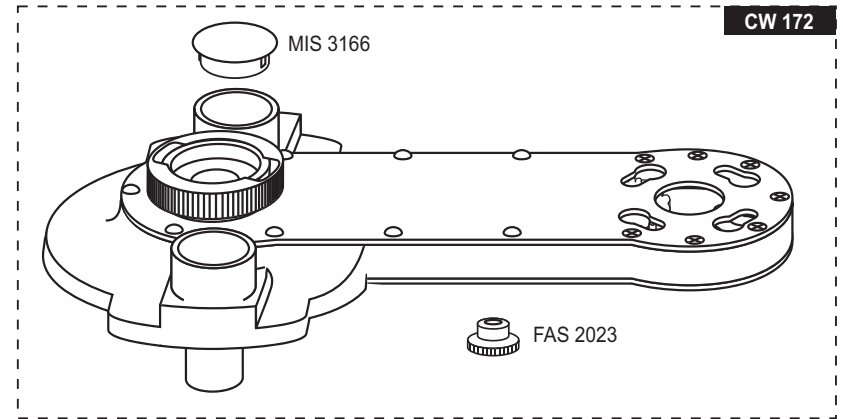

Flavor Burst™

CW 172 CC8 Injector Gear Box Assembly

Flavor Burst™

CW 172 CC8 Injector Gear Box Assembly

*For additional information refer to the current Operations Manual or contact your local Flavor Burst™ distributor.